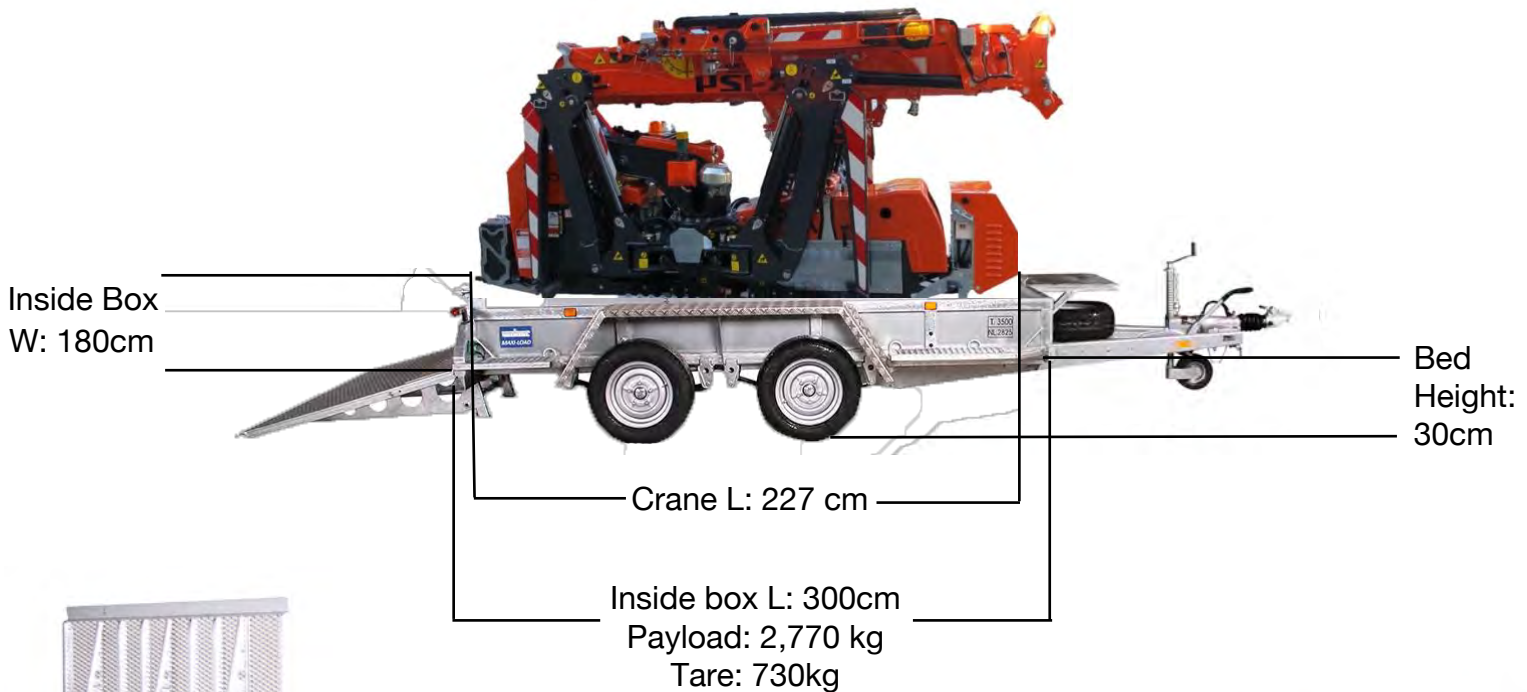

## Machine transporter 3518 M3

### Suitable for Jekko SPX 424 Crane

Galvanised steel sides and chassis for durability and longevity.  
Dual axle with mechanical overrun brakes.

		Kg
Crane & Options Weights		SPX424CDH 2030 SPX424C+ 2130
		/ 200
		2.5T-D7 20
		PP400-4DX 45 PP220-4DX PP220-2DX
		JIB800GX 20 JIB800.1MX 80 JIB800.2H1MX 180
		MV600.3E+ 180 MR800.4-6+4P 250

### Dimensions