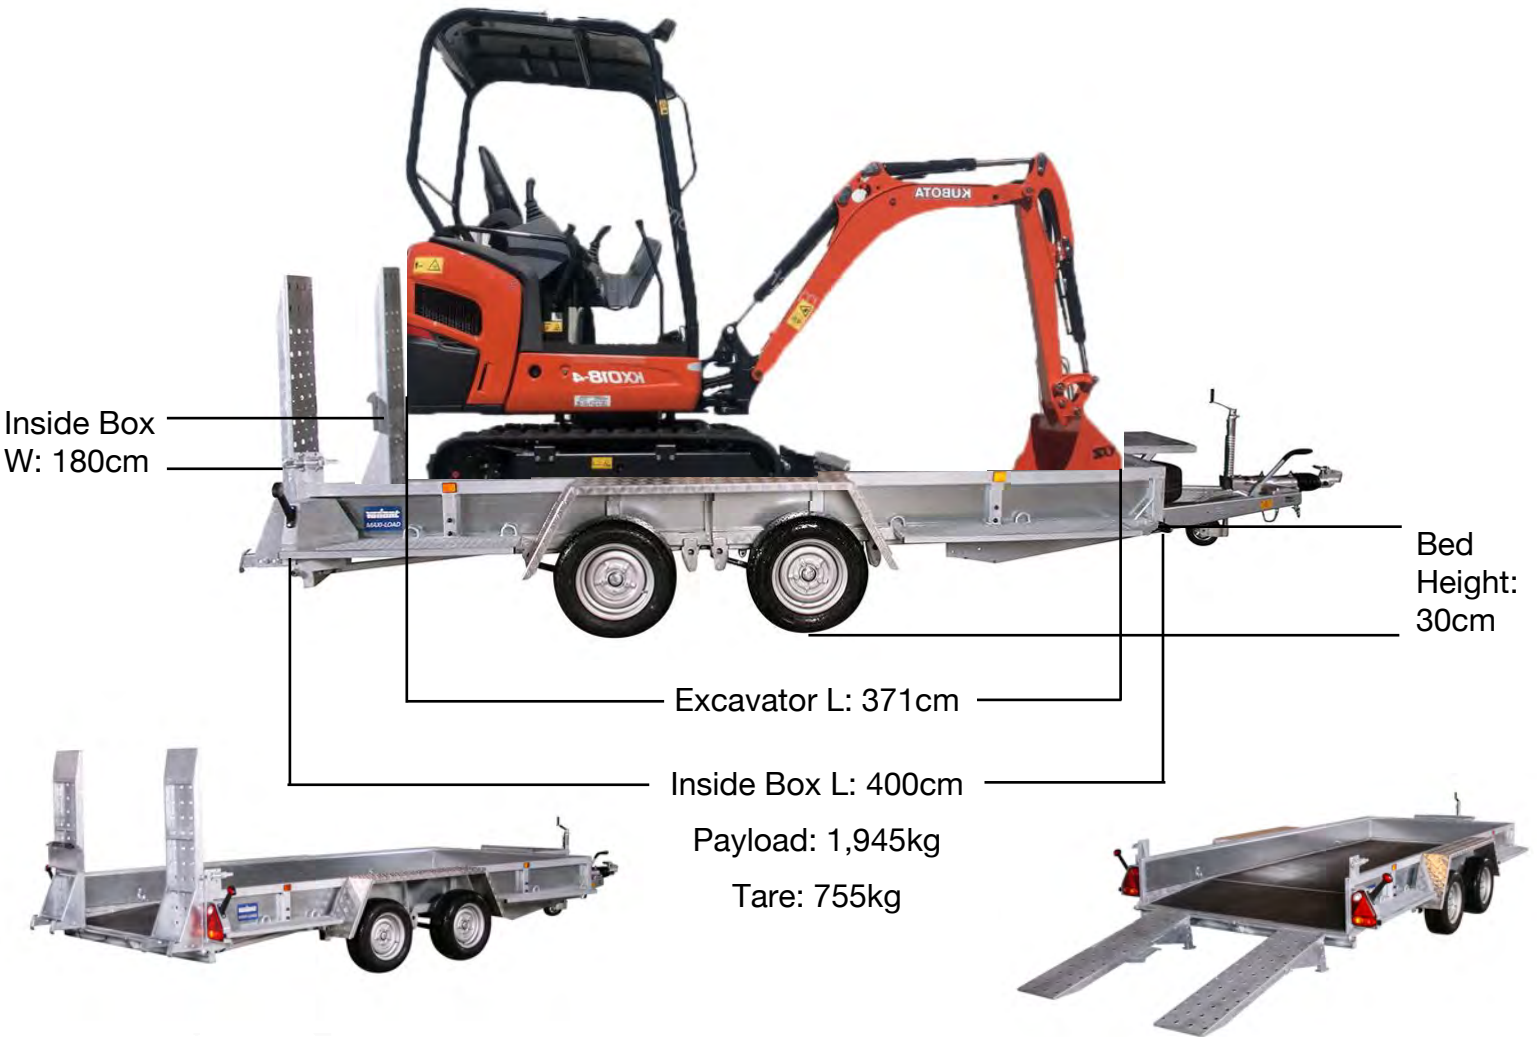

Suitable for Kubota KX016-4 and KX018-4 Compact Excavator

Galvanised steel sides and chassis for durability and longevity. Dual axle with mechanical overrun brakes.

DIMENSIONS

Model	KX016-4	KX018-4
Length	3710mm	
Height	2330mm	
Width	1240/900mm	1300/990mm
Weight	1570kg	1700kg