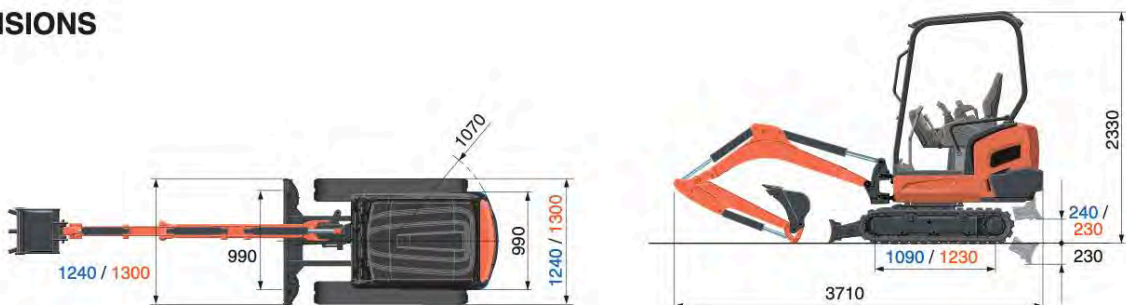

Suitable for Kubota KX016-4 and KX018-4 Compact Excavator

Galvanised steel sides and chassis for durability and longevity. Dual axle with mechanical overrun brakes.

DIMENSIONS

Model	KX016-4	KX018-4
Length	3710mm	
Height	2330mm	
Width	1240/900mm	1300/990mm
Weight	1570kg	1700kg